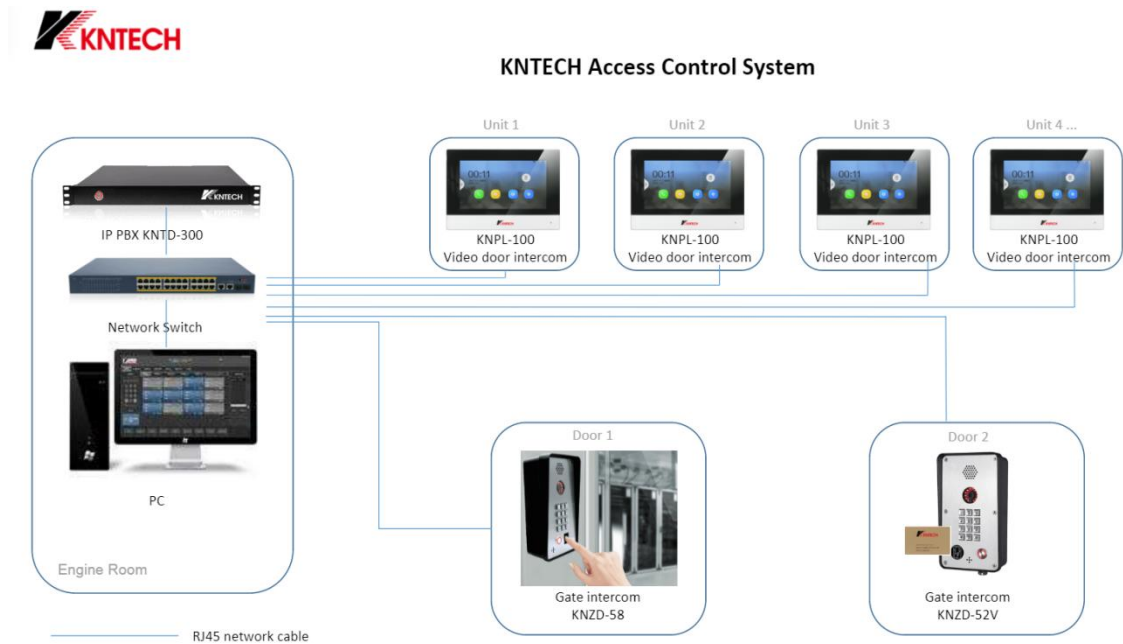

Indoor Intercom

Model: KNPL-100

- Point to Point without server Optional
- Working with SIP server system management option
- New UI with user friendly design
- 7-inch colorful touch screen with resolution 1024 × 600
- AC12V power feeding
- Stores messages and capture pictures in the TF card
- Remote unlocking via the client software or the mobile client
- Views live videos of door stations and linked cameras

Dimension

Three System Solutions

Point to Point

Access Control System with SIP Server

Access control system

Access Control System

Access Control System with SIP Server

Product picture

Application

Access control system

Wall mounting

Touch screen

On Line Recording

Two-way visualization

Link center

Legend: Fibre-optical (yellow line), RJ45 cat5 (blue line)

KNZD-52V
Video RFID doorphone

KNZD-58
Fingerprint Access Control Video Intercom

KNPL-100
Intercom Indoor

KNPL-100
Intercom Indoor

APP Remote control
Optional