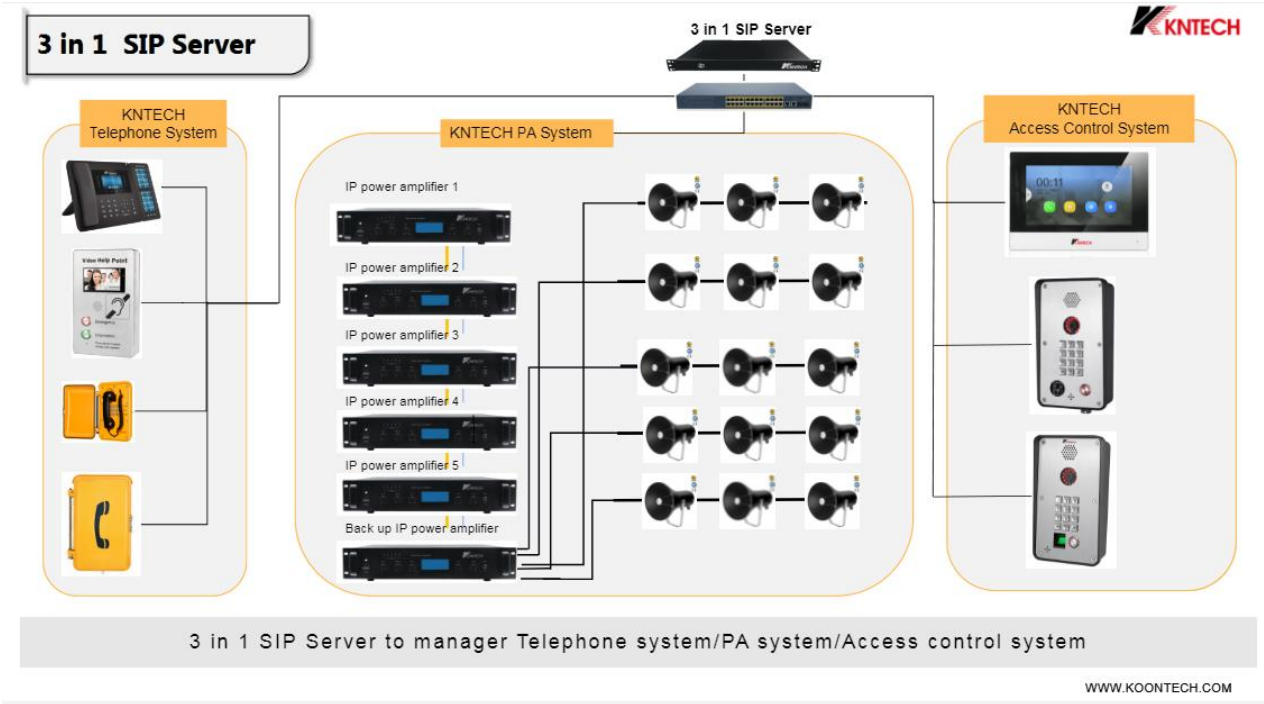

Indoor Intercom

Model: KNPL-100

- Point to Point without server Optional
- Working with SIP server system management option
- New UI with user friendly design
- 7-inch colorful touch screen with resolution 1024 × 600
- AC12V power feeding
- Stores messages and capture pictures in the TF card
- Remote unlocking via the client software or the mobile client
- Views live videos of door stations and linked cameras

Dimension

Three System Solutions

Point to Point

Access Control System with SIP Server

Access control system

Access Control System

Access Control System with SIP Server

Product picture

Application

Access control system

Wall mounting

Touch screen

On Line Recording

Two-way visualization

Link center

Legend: Fibre-optical (yellow line), RJ45 cat5 (blue line)

KNZD-52V
Video RFID doorphone

KNZD-58
Fingerprint Access Control Video Intercom

KNPL-100
Intercom Indoor

KNPL-100
Intercom Indoor

APP Remote control
Optional