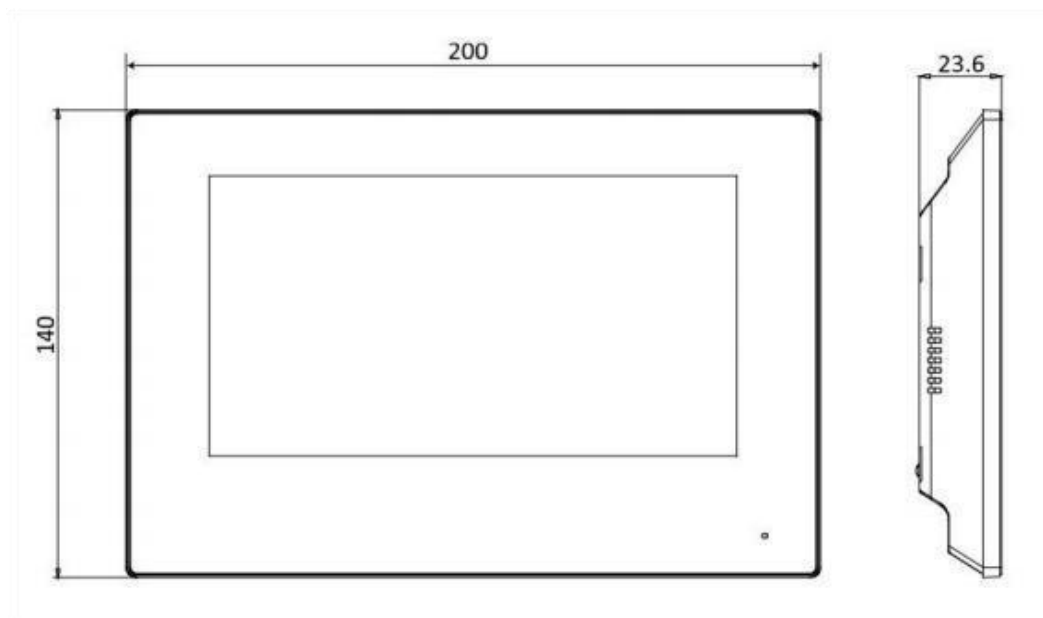

Power interface	1
General	
Button	0
Installation	Surface mounting
Indicator	0
Weight	With package: 675 g Without package: 350 g
Working temperature	-10 °C to 55 °C (14 °F to 131 °F)
Working humidity	10% to 90%
Dimensions	200 mm × 140 mm × 15.1 mm (7.9" × 5.5" × 0.6")
Application environment	Indoor
Power consumption	≤ 6 W
Language	English

Dimension

Three System Solutions