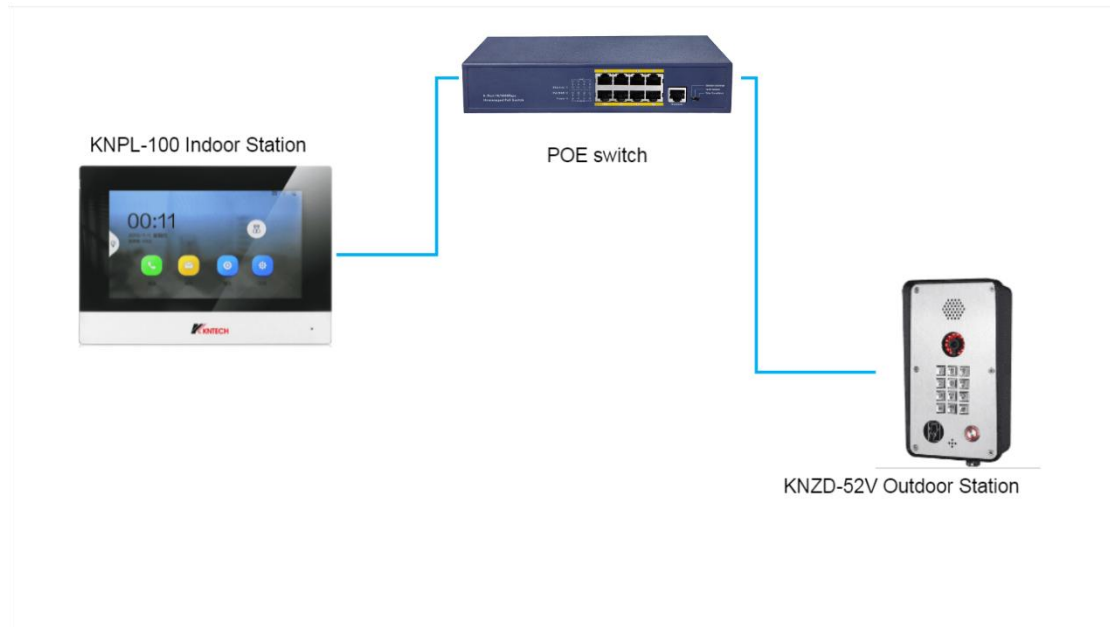

Indoor Intercom

Model: KNPL-100

- Point to Point without server Optional
- Working with SIP server system management option
- New UI with user friendly design
- 7-inch colorful touch screen with resolution 1024 × 600
- AC12V power feeding
- Stores messages and capture pictures in the TF card
- Remote unlocking via the client software or the mobile client
- Views live videos of door stations and linked cameras

Specification

System parameters	
Operating system	Embedded Android operation system
ROM	32 MB
RAM	128 MB
CPU	Embedded processor
Display parameters	
Screen size	7-inch
Operation method	Capacitive touch screen
Type	Colorful TFT screen
Resolution	1024 × 600
Video parameters	
Resolution	Not supported.
FOV	Not supported.
Audio parameters	
Audio compression standard	G.711 U
Audio input	Built-in omnidirectional microphone
Audio output	Built-in loudspeaker
Audio compression bitrate	64 Kbps
Audio quality	Noise suppression and echo cancellation
Volume adjustment	Adjustable
Capacity	
Event capacity	200
Notice capacity	16
Linked indoor station capacity	5
Linked doorphone capacity	8
Network parameters	
Communication protocol	TCP/IP, SIP, RTSP
Wired network	10/100 Mbps self-adaptive
3G/4G standard	Not supported.
Device interfaces	
Alarm input	8-ch alarm inputs
Network interface	1 RJ-45 10/100 Mbps self-adaptive
TF card	Max to 128 G, SD 2.0 or lower version

Power interface	1
General	
Button	0
Installation	Surface mounting
Indicator	0
Weight	With package: 675 g Without package: 350 g
Working temperature	-10 °C to 55 °C (14 °F to 131 °F)
Working humidity	10% to 90%
Dimensions	200 mm × 140 mm × 15.1 mm (7.9" × 5.5" × 0.6")
Application environment	Indoor
Power consumption	≤ 6 W
Language	English

Dimension

Three System Solutions

Point to Point

Access Control System with SIP Server

Access control system

Access Control System

Access Control System with SIP Server

Product picture